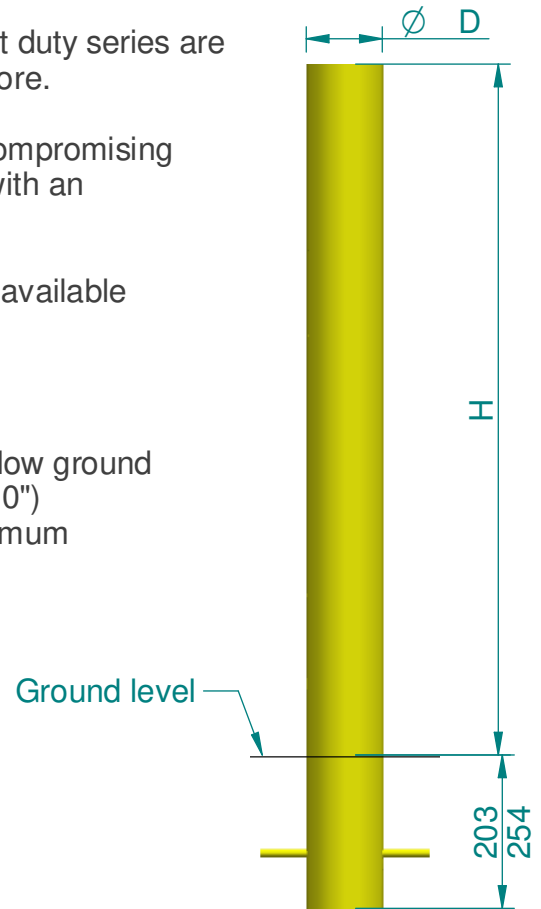

This bollards are available in three types of top(cap), also available in varities of size and height.

Specifications

- > Mild steel powder coated standard color Signal yellow
- > Bollards above ground height as mention in table and below ground upto 5" model 203 mm (8") & above 5" model 254 mm (10")
- > Recomendeted concctete size: 250 x 250 x 305 Depth (Minimum foundation sizes depend on local soil conditions, weather conditions, and engineering requirements)

Optional:

- Base plate for aesthetic look
- Customize height
- Reflective tape
- Recessed groove one / two
- Choice of colors
- High strength material available on request

Models / sizes

	2.875" / Sch 5			3.5" / Sch 5			4" / Sch 5		
	73.03 / 2.11 mm			89 / 2.11 mm			101.6 / 2.11 mm		
Height (H)	30"	36"	40"	30"	36"	40"	30"	36"	40"
	762 mm	915 mm	1016 mm	762 mm	915 mm	1016 mm	762 mm	915 mm	1016 mm
Flat Top	3104-10	3104-11	3104-12	3104-13	3104-14	3104-15	3104-16	3104-17	3104-18
Angled Top	3104-30	3104-31	3104-32	3104-33	3104-34	3104-35	3104-36	3104-37	3104-38
Semi-dome Top	3104-50	3104-51	3104-52	3104-53	3104-54	3104-55	3104-56	3104-57	3104-58

	4.5" / Sch 5			5.563" / Sch 5			6.625" / Sch 5		
	114.3 / 2.11 mm			141.3 / 2.77 mm			168.3 / 2.77		
Height (H)	30"	36"	40"	30"	36"	40"	30"	36"	40"
	762 mm	915 mm	1016 mm	762 mm	915 mm	1016 mm	762 mm	915 mm	1016 mm
Flat Top	3104-19	3104-20	3104-21	3104-22	3104-23	3104-24	3104-25	3104-26	3104-27
Angled Top	3104-39	3104-40	3104-41	3104-42	3104-43	3104-44	3104-45	3104-46	3104-47
Semi-dome Top	3104-59	3104-60	3104-61	3104-62	3104-63	3104-64	3104-65	3104-66	3104-67

Optional

Recessed groove one / two

Reflective tape

Yellow, Black, Red, White, Red & yellow

Cap Styles

Flat

Angled

Semi-dome