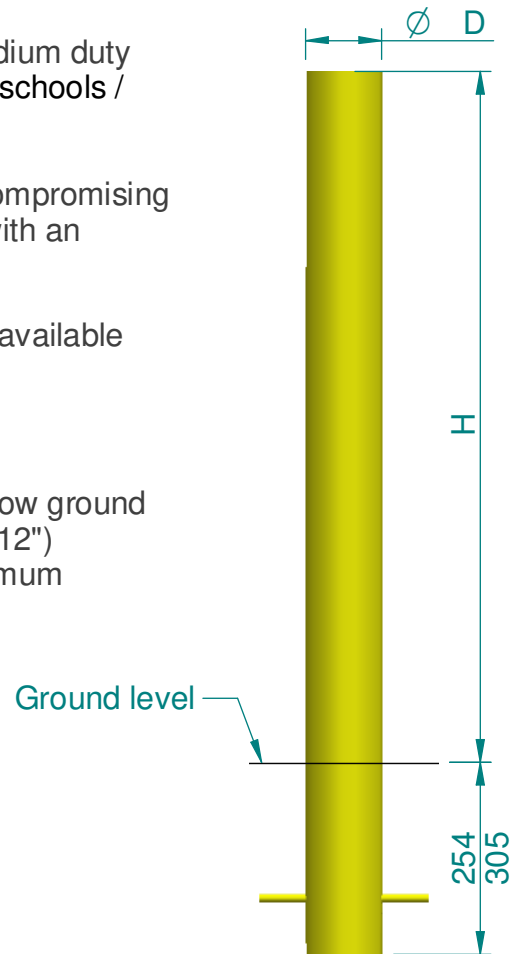

Specifications

- > Mild steel powder coated standard color Signal yellow
- > Bollards above ground height as mention in table and below ground upto 5" model 254 mm (10") & above 5" model 305 mm (12")
- > Recomendd concetete size: 305 x 305 x 380 Depth (Minimum foundation sizes depend on local soil conditions, weather conditions, and engineering requirements)

Optional:

- Base plate for aesthetic look
- Customize height
- Reflective tape
- Recessed groove one / two
- Choice of colors
- High strength material available on request

Models / sizes

Diameter & Wall Thickness	2.875" / Sch 10 73.03 / 3.05 mm			3.5" / Sch 10 89 / 3.05 mm			4" / Sch 10 101.6 / 3.05 mm		
	30"	36"	40"	30"	36"	40"	30"	36"	40"
Height (H)	762 mm	915 mm	1016 mm	762 mm	915 mm	1016 mm	762 mm	915 mm	1016 mm
Flat Top	3105-10	3105-11	3105-12	3105-13	3105-14	3105-15	3105-16	3105-17	3105-18
Angled Top	3105-30	3105-31	3105-32	3105-33	3105-34	3105-35	3105-36	3105-37	3105-38
Semi-dome Top	3105-50	3105-51	3105-52	3105-53	3105-54	3105-55	3105-56	3105-57	3105-58

Diameter & Wall Thickness	4.5" / Sch 10 114.3 / 3.05 mm			5.563" / Sch 10 141.3 / 3.4 mm			6.625" / Sch 10 168.3 / 3.4 mm		
	30"	36"	40"	30"	36"	40"	30"	36"	40"
Height (H)	762 mm	915 mm	1016 mm	762 mm	915 mm	1016 mm	762 mm	915 mm	1016 mm
Flat Top	3105-19	3105-20	3105-21	3105-22	3105-23	3105-24	3105-25	3105-26	3105-27
Angled Top	3105-39	3105-40	3105-41	3105-42	3105-43	3105-44	3105-45	3105-46	3105-47
Semi-dome Top	3105-59	3105-60	3105-61	3105-62	3105-63	3105-64	3105-65	3105-66	3105-67

Optional

Recessed groove one / two

Reflective tape

Yellow, Black, Red, White, Red & yellow

Cap Styles

Flat

Angled

Semi-dome