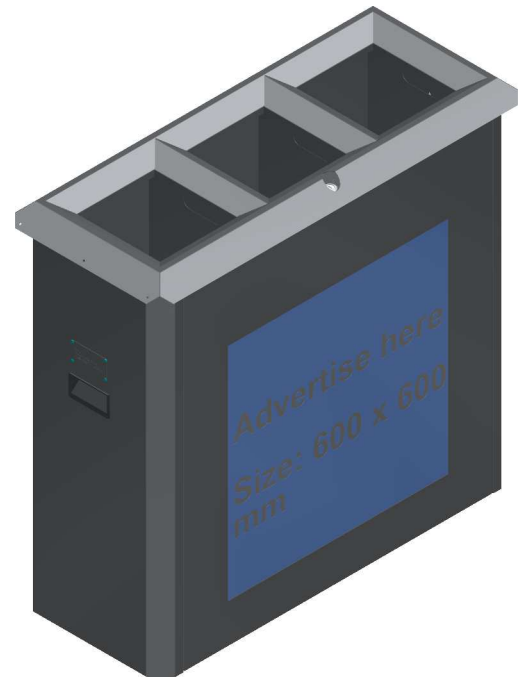

Adver Leva Recycling Bin

Apnova Adver Leva Recycling bin benefits.

1. Advertise (Branding or Sponsorship) on both side front & back.
2. Easy to change banner any time & replace with other.
3. Two acrylic sheet are provided, only banner is to be inserted.

All other specification as per leva model

Model

Mild Steel Powder coated: 1001-02A
Stainless Steel : 1001-06A

Model

Mild Steel Powder coated: 1001-03A
Stainless Steel : 1001-07A

front view

front view

top view

top view