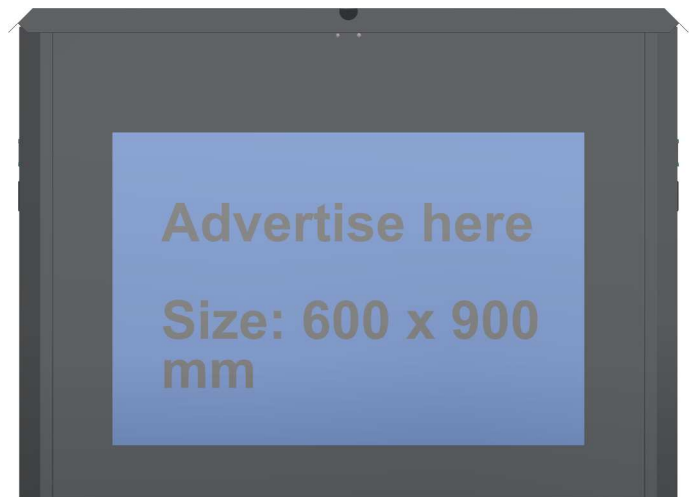

Adver Leva Recycling Bin

Apnova Adver Leva Recycling bin benefits.

1. Advertise (Branding or Sponsorship) on both side front & back.
2. Easy to change banner any time & replace with other.
3. Two acrylic sheet are provided, only banner is to be inserted.

All other specification as per leva model

Model

Mild Steel Powder coated: 1001-02A
Stainless Steel : 1001-06A

Model

Mild Steel Powder coated: 1001-03A
Stainless Steel : 1001-07A

front view