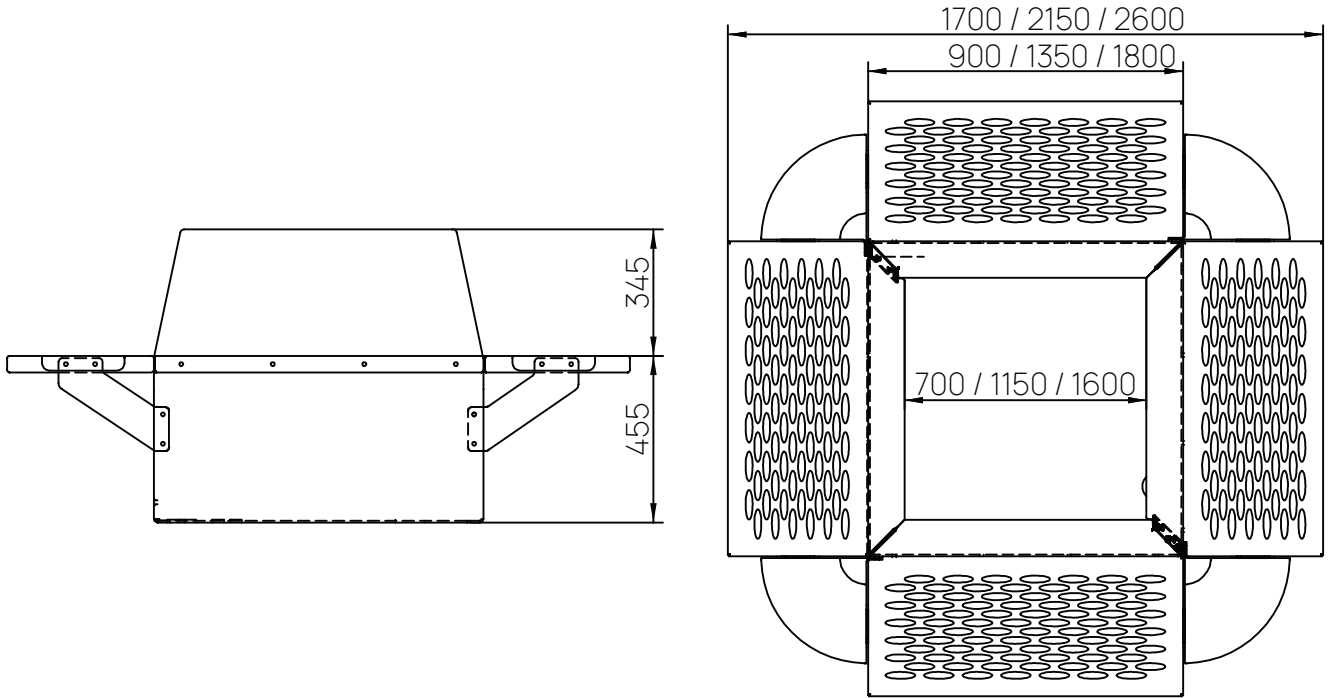

Fixing:

- Frames are available as medium or heavy duty, the difference being the amount of thickness and central support provided.
- The tree frame is secured into a concrete base by either anchor fastener or sinking the tangs into wet concrete.
- The concrete base sections should be approximately 150mm wide and 200mm deep to provide adequate support.
- The tree grill is secured to the frame using anti-theft clamps