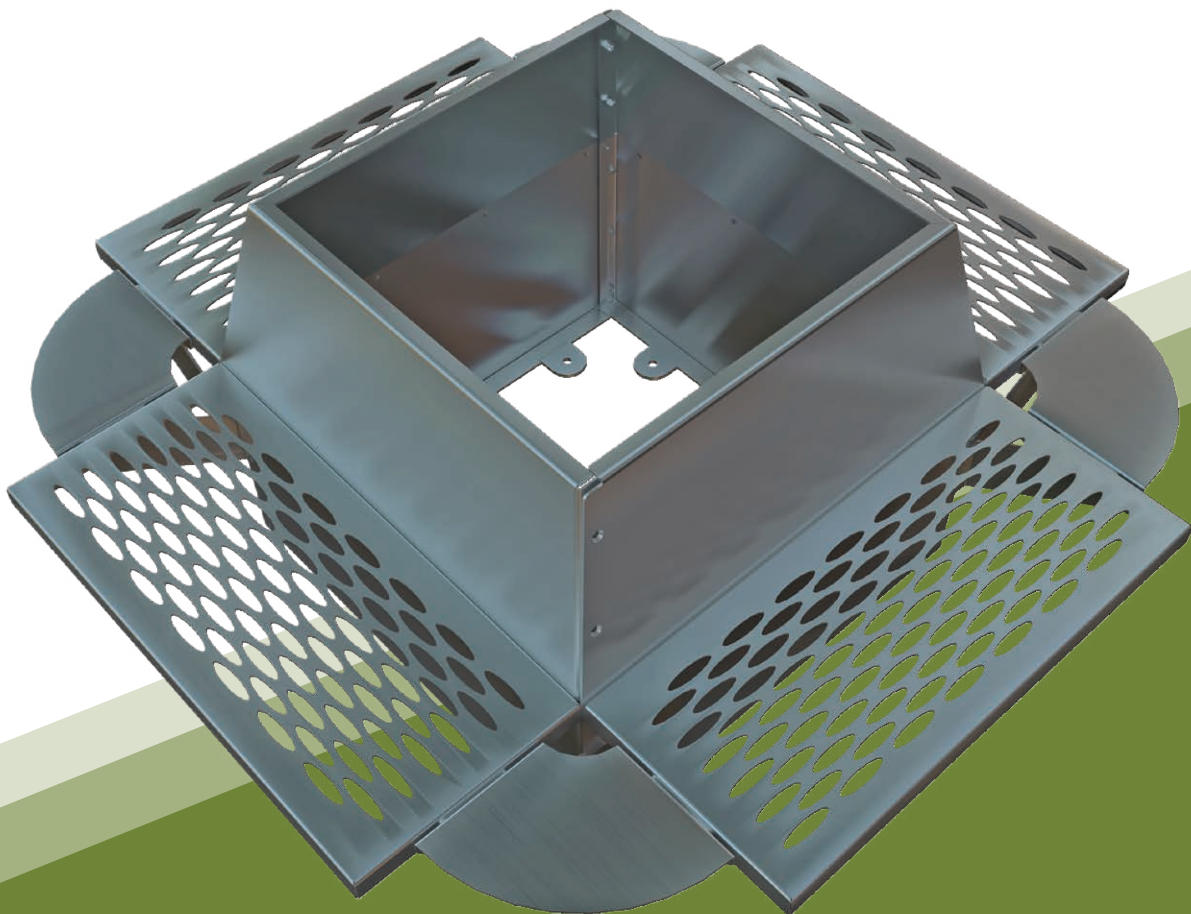

Standard Square **Tree Guard with seating** Mild steel

ApNova steel tree guards with seating give an elegant touch on the surface. These tree guards with seating available in circular or square or rectangle and varieties of designs.

Choice of Colors

Mild Steel Powder Coated

RAL 6035
Pearl Green

RAL 7001
Silver Grey

RAL 9005
Jet Black

RAL 6003
Olive Green

RAL 7026
Granite Grey

Specification

Fixing:

- Frames are available as medium or heavy duty, the difference being the amount of thickness and central support provided.
- The tree frame is secured into a concrete base by either anchor fastener or sinking the tangs into wet concrete.
- The concrete base sections should be approximately 150mm wide and 200mm deep to provide adequate support.
- The tree grill is secured to the frame using anti-theft clamps