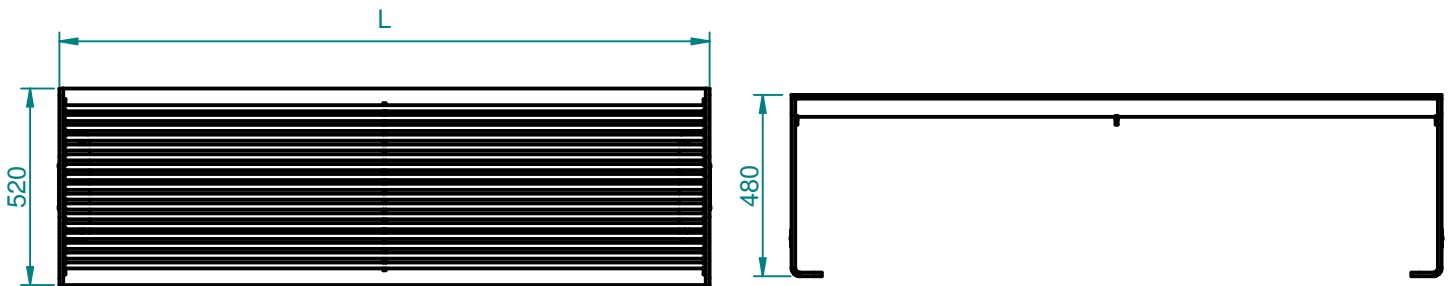

COZY Bench

The ApNova COZY Bench manufactured from Mild Steel bar, tubes & plate powder coated finish. The bench offers a high quality & rigid product for mass public areas, The person has been ergonomically designed to give a comfortable seating position.

COZY bench available in different lengths and choice of colors.

Stainless steel material grade on request.

Top view

Front view

Models & specifications

Product Code	Description	Length		Depth		Height		Seat Depth		Seat Height	
		mm	inch	mm	inch	mm	inch	mm	inch	mm	inch
2005-01	COZY Bench 1067 (42") lg	1067	42	520	20.5	480	18.9	520	20.5	480	18.9
2005-02	COZY Bench 1220 (48") lg	1220	48								
2005-03	COZY Bench 1575 (62") lg	1575	62								
2005-04	COZY Bench 1727 (68") lg	1727	68								
2005-05	COZY Bench 1830 (72") lg	1830	72								
2005-06	COZY Bench 2032 (80") lg	2032	80								

Features:

- Mild steel powder coated finish
- Standard color Black and White
- Choice of colors
- Comfortable seating position
- Easy to disassemble
- Low maintenance
- Surface mount with fasteners

Options: