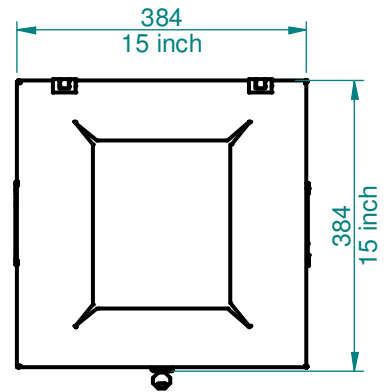

CITY 60

Front view

Side view

CITY 60 litter bin

Top view

Art No: 1004-01
 Model: CITY 60
 Overall size: 384 x 384 x 901mm (15 x 15 x 35.5")
 Capacity: 61 litre (16 gallon)
 Container: 1
 Weight: 28 kg (62 lbs)
 Material: Casing Mild Steel Powder Coated, 1 & 1.6 mm
 Inner Container Galvanized steel, 0.6 mm
 Mounting: free standing or floor fastened