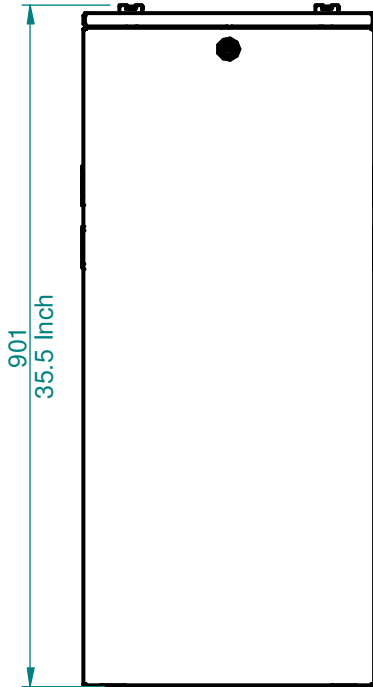

CITY 60

Front view

Side view

CITY 60 litter bin

Top view

Art No: 1004-01
 Model: CITY 60
 Overall size: 384 x 384 x 901mm (15 x 15 x 35.5")
 Capacity: 61 litre (16 gallon)
 Container: 1
 Weight: 28 kg (62 lbs)
 Material: Casing Mild Steel Powder Coated, 1 & 1.6 mm
 Inner Container Galvanized steel, 0.6 mm
 Mounting: free standing or floor fastened