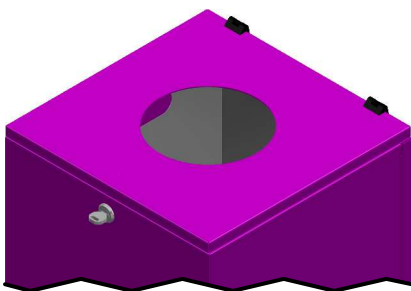

CITY 60

Front view

Side view

CITY 60 litter bin

Top view

Art No: 1004-01
 Model: CITY 60
 Overall size: 384 x 384 x 901mm (15 x 15 x 35.5")
 Capacity: 61 litre (16 gallon)
 Container: 1
 Weight: 28 kg (62 lbs)
 Material: Casing Mild Steel Powder Coated, 1 & 1.6 mm
 Inner Container Galvanized steel, 0.6 mm
 Mounting: free standing or floor fastened

Available options: Ashtray Stainless Steel
 Rain cover powder coated
 Choice of colors
 Garbage bags
 Customize Lables / stickers

Top cutout option 01

Plastic / Glass

Top cutout option 02

Paper

Top cutout option 03