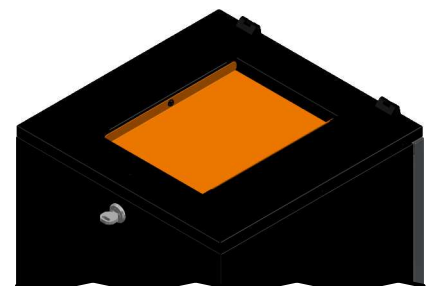

CITY 60

Front view

Side view

CITY 60 litter bin

Top view

Art No: 1004-01
 Model: CITY 60
 Overall size: 384 x 384 x 901mm (15 x 15 x 35.5")
 Capacity: 61 litre (16 gallon)
 Container: 1
 Weight: 28 kg (62 lbs)
 Material: Casing Mild Steel Powder Coated, 1 & 1.6 mm
 Inner Container Galvanized steel, 0.6 mm
 Mounting: free standing or floor fastened

Available options: Ashtray Stainless Steel
 Rain cover powder coated
 Choice of colors
 Garbage bags
 Customize Lables / stickers

Top cutout option 01

Plastic / Glass

Top cutout option 02

Paper

Top cutout option 03