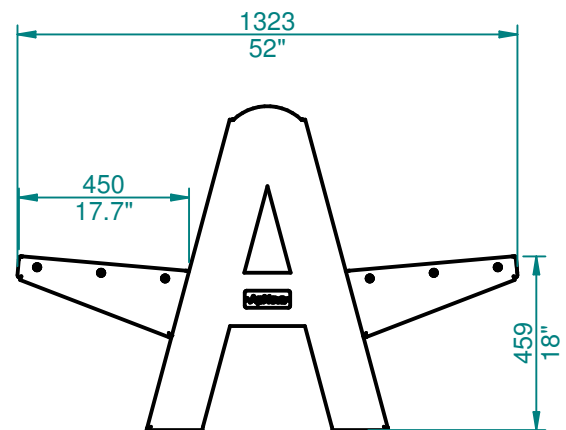

LEVA Seat

The ApNova LEVA Seat is an 1830mm long, eight person seat. It's manufactured from Mild Steel powder coated finish. The seat offers a high quality & rigid product for mass public areas. The double sided seat a single bench. the person has been ergonomically designed to give a comfortable seating position.

LEVA seating available in different lengths and choice of colour. Stainless steel on request.

Front view

Side view

Models & specifications

Product code	Description	Length		Depth		Height		Seat Depth		Seat Height	
		mm	inch	mm	inch	mm	inch	mm	inch	mm	inch
2004-01	LEVA Double side seating 1524 mm (60")	1524	60	1323	52	822	32.3	450	17.7	459	18
2004-02	LEVA Double side seating 1830 mm (72")	1830	72								
2004-03	LEVA Double side seating 2337 mm (92")	2337	92								
2004-04	LEVA Double side seating 2794 mm (110")	2896	114								