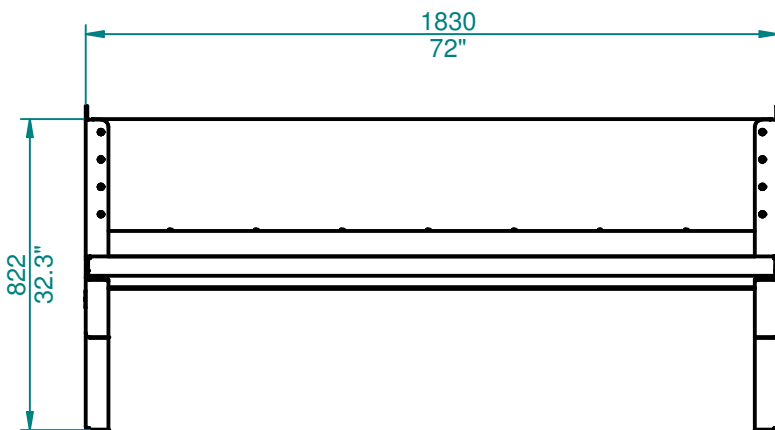

LEVA Seat

The ApNova LEVA Seat is an 1830mm long, eight person seat. It's manufactured from Mild Steel powder coated finish. The seat offers a high quality & rigid product for mass public areas. The double sided seat a single bench. the person has been ergonomically designed to give a comfortable seating position.

LEVA seating available in different lengths and choice of colour. Stainless steel on request.

Front view

Side view

Models & specifications

Product code	Description	Length		Depth		Height		Seat Depth		Seat Height	
		mm	inch	mm	inch	mm	inch	mm	inch	mm	inch
2004-01	LEVA Double side seating 1524 mm (60")	1524	60	1323	52	822	32.3	450	17.7	459	18
2004-02	LEVA Double side seating 1830 mm (72")	1830	72								
2004-03	LEVA Double side seating 2337 mm (92")	2337	92								
2004-04	LEVA Double side seating 2794 mm (110")	2896	114								